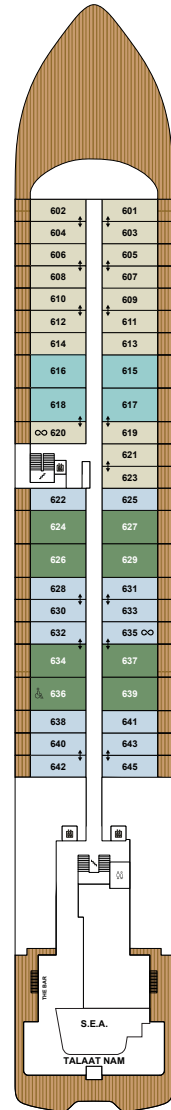

THE RITZ-CARLTON YACHT COLLECTION

DECK 3
THE MARINA TERRACE
THE MARINA

DECK 4
THE MEETING ROOMS
THE LIVING ROOM
THE BOUTIQUE
THE EVRIMA ROOM
DINING PRIVÉE
WINE VAULT
WINE TASTING AREA
505 – 519 LOWER LEVEL

DECK 5
THE POOL HOUSE
THE POOL
SUITES 501 – 545

DECK 6
THE BAR
S.E.A.
TALAAT NAM
SUITES 601 – 645

DECK 7
SUITES 701 – 737

DECK 8
MISTRAL
RITZ KIDS®
SUITES 801 – 824

DECK 9
THE GYM
FITNESS STUDIO
THE RITZ-CARLTON SPA®
THE SPA TERRACE
THE BARBER /
THE SALON
LAUNDERETTE
THE MEDICAL CENTER

DECK 10
THE OBSERVATION
LOUNGE
THE OBSERVATION
TERRACE
THE HUMIDOR

SUITE CATEGORY

- THE OWNER'S SUITES _____
- THE VIEW SUITES _____
- THE LOFT SUITES _____
- THE GRAND SUITES _____
- THE SIGNATURE MID SUITES _____
- THE SIGNATURE SUITES _____
- THE TERRACE MID SUITES _____
- THE TERRACE SUITES _____
- ACCESSIBLE SUITES _____
- CONNECTING SUITES _____
- CONVERTIBLE SUITES* _____

YACHT SPECIFICATIONS

- GUEST CAPACITY _____ 298
- OFFICER AND CREW _____ 246
- TOTAL SUITES _____ 149
- TONNAGE _____ 26,500
- LENGTH _____ 624 FEET / 190 METERS
- WIDTH _____ 78 FEET / 23.8 METERS
- GUEST DECKS _____ 8
- BUILT _____ 2019
- YACHT'S REGISTRY _____ MALTA