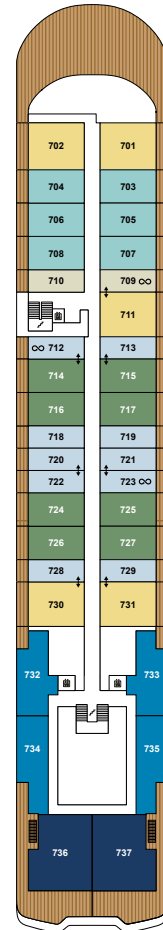

THE RITZ-CARLTON YACHT COLLECTION

DECK 3
THE MARINA TERRACE
THE MARINA

DECK 4
THE MEETING ROOMS
THE LIVING ROOM
THE BOUTIQUE
THE EVRIMA ROOM
DINING PRIVÉE
WINE VAULT
WINE TASTING AREA
505 – 519 LOWER LEVEL

DECK 5
THE POOL HOUSE
THE POOL
SUITES 501 – 545

DECK 6
THE BAR
S.E.A.
TALAAT NAM
SUITES 601 – 645

DECK 7
SUITES 701 – 737

DECK 8
MISTRAL
RITZ KIDS®
SUITES 801 – 824

DECK 9
THE GYM
FITNESS STUDIO
THE RITZ-CARLTON SPA®
THE SPA TERRACE
THE BARBER /
THE SALON
LAUNDERETTE
THE MEDICAL CENTER

YACHT SPECIFICATIONS

- GUEST CAPACITY _____ 298
- OFFICER AND CREW _____ 246
- TOTAL SUITES _____ 149
- TONNAGE _____ 26,500
- LENGTH _____ 624 FEET / 190 METERS
- WIDTH _____ 78 FEET / 23.8 METERS
- GUEST DECKS _____ 8
- BUILT _____ 2019
- YACHT'S REGISTRY _____ MALTA

THE VIEW SUITES

SUITE SIZE UP TO 624 SQ FT / 58 SQ M
TERRACE SIZE UP TO 97 SQ FT / 9 SQ M
NUMBER OF SUITES / 4

- Dramatic floor to ceiling glass throughout
- Private terrace
- Luxurious and modern living and dining area
- Convertible sleep sofa
- Luxury custom king bed sleep system
- Double vanity bathroom with modern soaking tub and separate shower
- Digital flat screen television
- In-suite safe
- Vanity mirror and hair dryer
- Hypoallergenic pillows, upon request
- 230v and 120v outlets, as well as USB charging capabilities