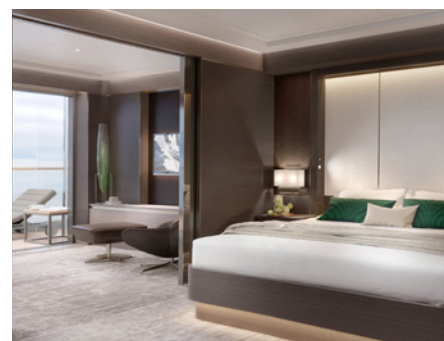

THE VIEW SUITES

SUITE SIZE UP TO 624 SQ FT / 58 SQ M
TERRACE SIZE UP TO 97 SQ FT / 9 SQ M
NUMBER OF SUITES / 4

- Dramatic floor to ceiling glass throughout
- Private terrace
- Luxurious and modern living and dining area
- Convertible sleep sofa
- Luxury custom king bed sleep system
- Double vanity bathroom with modern soaking tub and separate shower
- Digital flat screen television
- In-suite safe
- Vanity mirror and hair dryer
- Hypoallergenic pillows, upon request
- 230v and 120v outlets, as well as USB charging capabilities

UPPER LEVEL

LOWER LEVEL

THE GRAND SUITES

SUITE SIZE 635 SQ FT / 59 SQ M
TERRACE SIZE 108 SQ FT / 10 SQ M
NUMBER OF SUITES / 14

- Private terrace
- Luxurious and modern living and dining area
- Convertible sleep sofa
- Luxury custom king bed sleep system
- Double vanity bathroom with modern soaking tub and separate shower
- Dual walk-in wardrobes
- Digital flat screen television
- In-suite safe
- Vanity mirror and hair dryer
- Hypoallergenic pillows, upon request
- 230v and 120v outlets, as well as USB charging capabilities

THE SIGNATURE SUITES

SUITE SIZE 474 SQ FT / 44 SQ M
TERRACE SIZE 101 SQ FT / 9 SQ M
NUMBER OF SUITES / 27

- Private terrace
- Luxurious and modern living and dining area
- Convertible sleep sofa
- Luxury custom king bed sleep system
- Double vanity bathroom with modern soaking tub and separate shower
- Digital flat screen television
- In-suite safe
- Vanity mirror and hair dryer
- Hypoallergenic pillows, upon request
- 230v and 120v outlets, as well as USB charging capabilities