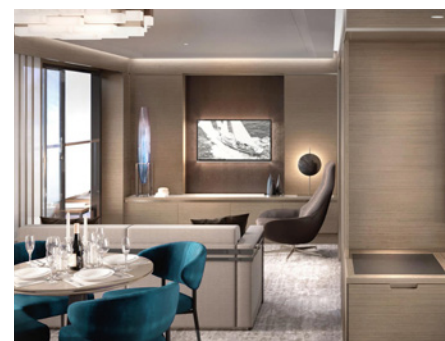

- Private, spacious terrace overlooking the ocean
- Custom luxury bed and bath linens
- Refrigerator provisioned to your preferences
- 24-hour in-suite dining
- Luxurious custom king bed sleep system
- Espresso machine with complimentary coffee and teas
- Complimentary bottle of champagne upon arrival
- Individual robe and slippers
- Double vanity bathrooms
- Access to a Personal Concierge for all suites

UPPER LEVEL

LOWER LEVEL

THE GRAND SUITES

SUITE SIZE 635 SQ FT / 59 SQ M
TERRACE SIZE 108 SQ FT / 10 SQ M
NUMBER OF SUITES / 14

- Private terrace
- Luxurious and modern living and dining area
- Convertible sleep sofa
- Luxury custom king bed sleep system
- Double vanity bathroom with modern soaking tub and separate shower
- Dual walk-in wardrobes
- Digital flat screen television
- In-suite safe
- Vanity mirror and hair dryer
- Hypoallergenic pillows, upon request
- 230v and 120v outlets, as well as USB charging capabilities

THE SIGNATURE SUITES

SUITE SIZE 474 SQ FT / 44 SQ M
TERRACE SIZE 101 SQ FT / 9 SQ M
NUMBER OF SUITES / 27

- Private terrace
- Luxurious and modern living and dining area
- Convertible sleep sofa
- Luxury custom king bed sleep system
- Double vanity bathroom with modern soaking tub and separate shower
- Digital flat screen television
- In-suite safe
- Vanity mirror and hair dryer
- Hypoallergenic pillows, upon request
- 230v and 120v outlets, as well as USB charging capabilities