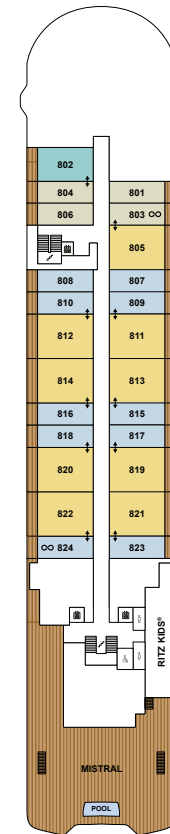

THE RITZ-CARLTON YACHT COLLECTION

DECK 3
THE MARINA TERRACE
THE MARINA

DECK 4
THE MEETING ROOMS
THE LIVING ROOM
THE BOUTIQUE
THE EVRIMA ROOM
DINING PRIVÉE
WINE VAULT
WINE TASTING AREA
505 – 519 LOWER LEVEL

DECK 5
THE POOL HOUSE
THE POOL
SUITES 501 – 545

DECK 6
THE BAR
S.E.A.
TALAAT NAM
SUITES 601 – 645

DECK 7
SUITES 701 – 737

DECK 8
MISTRAL
RITZ KIDS®
SUITES 801 – 824

DECK 9
THE GYM
FITNESS STUDIO
THE RITZ-CARLTON SPA®
THE SPA TERRACE
THE BARBER /
THE SALON
LAUNDERETTE
THE MEDICAL CENTER

DECK 10
THE OBSERVATION
LOUNGE
THE OBSERVATION
TERRACE
THE HUMIDOR

SUITE CATEGORY

- THE OWNER'S SUITES _____
- THE VIEW SUITES _____
- THE LOFT SUITES _____
- THE GRAND SUITES _____
- THE SIGNATURE MID SUITES _____
- THE SIGNATURE SUITES _____
- THE TERRACE MID SUITES _____
- THE TERRACE SUITES _____
- ACCESSIBLE SUITES _____
- CONNECTING SUITES _____
- CONVERTIBLE SUITES* _____

THE VIEW SUITES

SUITE SIZE UP TO 624 SQ FT / 58 SQ M
TERRACE SIZE UP TO 97 SQ FT / 9 SQ M
NUMBER OF SUITES / 4

- Dramatic floor to ceiling glass throughout
- Private terrace
- Luxurious and modern living and dining area
- Convertible sleep sofa
- Luxury custom king bed sleep system
- Double vanity bathroom with modern soaking tub and separate shower
- Digital flat screen television
- In-suite safe
- Vanity mirror and hair dryer
- Hypoallergenic pillows, upon request
- 230v and 120v outlets, as well as USB charging capabilities