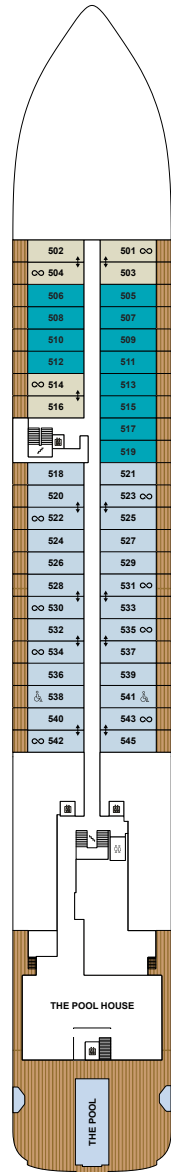

THE RITZ-CARLTON YACHT COLLECTION

DECK 3
THE MARINA TERRACE
THE MARINA

DECK 4
THE MEETING ROOMS
THE LIVING ROOM
THE BOUTIQUE
THE EVRIMA ROOM
DINING PRIVÉE
WINE VAULT
WINE TASTING AREA
505 – 519 LOWER LEVEL

DECK 5
THE POOL HOUSE
THE POOL
SUITES 501 – 545

DECK 6
THE BAR
S.E.A.
TALAAT NAM
SUITES 601 – 645

DECK 7
SUITES 701 – 737

DECK 8
MISTRAL
RITZ KIDS®
SUITES 801 – 824

DECK 9
THE GYM
FITNESS STUDIO
THE RITZ-CARLTON SPA®
THE SPA TERRACE
THE BARBER /
THE SALON
LAUNDERETTE
THE MEDICAL CENTER

DECK 10
THE OBSERVATION
LOUNGE
THE OBSERVATION
TERRACE
THE HUMIDOR

SUITE CATEGORY

- THE OWNER'S SUITES _____
- THE VIEW SUITES _____
- THE LOFT SUITES _____
- THE GRAND SUITES _____
- THE SIGNATURE MID SUITES _____
- THE SIGNATURE SUITES _____
- THE TERRACE MID SUITES _____
- THE TERRACE SUITES _____
- ACCESSIBLE SUITES _____
- CONNECTING SUITES _____
- CONVERTIBLE SUITES* _____

YACHT SPECIFICATIONS

- GUEST CAPACITY _____ 298
- OFFICER AND CREW _____ 246
- TOTAL SUITES _____ 149
- TONNAGE _____ 26,500
- LENGTH _____ 624 FEET / 190 METERS
- WIDTH _____ 78 FEET / 23.8 METERS
- GUEST DECKS _____ 8
- BUILT _____ 2019
- YACHT'S REGISTRY _____ MALTA