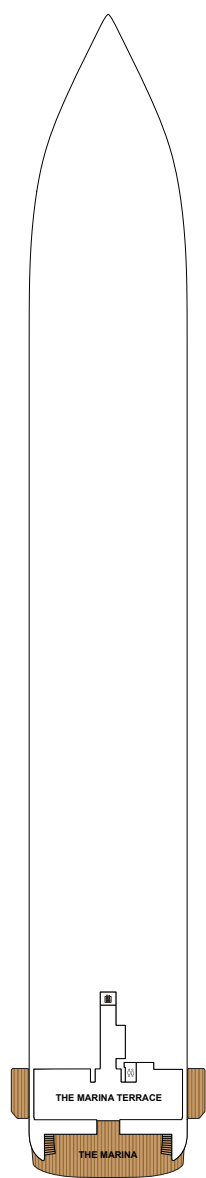

THE RITZ-CARLTON YACHT COLLECTION

DECK 3
THE MARINA TERRACE
THE MARINA

DECK 4
THE MEETING ROOMS
THE LIVING ROOM
THE BOUTIQUE
THE EVRIMA ROOM
DINING PRIVÉE
WINE VAULT
WINE TASTING AREA
505 – 519 LOWER LEVEL

DECK 5
THE POOL HOUSE
THE POOL
SUITES 501 – 545

DECK 6
THE BAR
S.E.A.
TALAAT NAM
SUITES 601 – 645

DECK 7
SUITES 701 – 737

DECK 8
MISTRAL
RITZ KIDS®
SUITES 801 – 824

DECK 9
THE GYM
FITNESS STUDIO
THE RITZ-CARLTON SPA®
THE SPA TERRACE
THE BARBER /
THE SALON
LAUNDERETTE
THE MEDICAL CENTER

DECK 10
THE OBSERVATION
LOUNGE
THE OBSERVATION
TERRACE
THE HUMIDOR

SUITE CATEGORY

- THE OWNER'S SUITES _____
- THE VIEW SUITES _____
- THE LOFT SUITES _____
- THE GRAND SUITES _____
- THE SIGNATURE MID SUITES _____
- THE SIGNATURE SUITES _____
- THE TERRACE MID SUITES _____
- THE TERRACE SUITES _____
- ACCESSIBLE SUITES _____
- CONNECTING SUITES _____
- CONVERTIBLE SUITES* _____

YACHT SPECIFICATIONS

- GUEST CAPACITY _____ 298
- OFFICER AND CREW _____ 246
- TOTAL SUITES _____ 149
- TONNAGE _____ 26,500
- LENGTH _____ 624 FEET / 190 METERS
- WIDTH _____ 78 FEET / 23.8 METERS
- GUEST DECKS _____ 8
- BUILT _____ 2019
- YACHT'S REGISTRY _____ MALTA