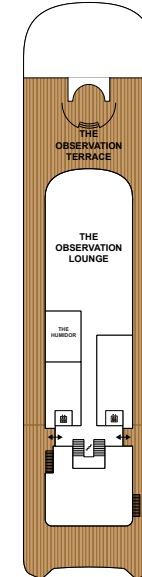

THE RITZ-CARLTON YACHT COLLECTION

DECK 3
THE MARINA TERRACE
THE MARINA

DECK 4
THE MEETING ROOMS
THE LIVING ROOM
THE BOUTIQUE
THE EVRIMA ROOM
DINING PRIVÉE
WINE VAULT
WINE TASTING AREA
505 – 519 LOWER LEVEL

DECK 5
THE POOL HOUSE
THE POOL
SUITES 501 – 545

DECK 6
THE BAR
S.E.A.
TALAAT NAM
SUITES 601 – 645

DECK 7
SUITES 701 – 737

DECK 8
MISTRAL
RITZ KIDS®
SUITES 801 – 824

DECK 9
THE GYM
FITNESS STUDIO
THE RITZ-CARLTON SPA®
THE SPA TERRACE
THE BARBER /
THE SALON
LAUNDERETTE
THE MEDICAL CENTER

DECK 10
THE OBSERVATION
LOUNGE
THE OBSERVATION
TERRACE
THE HUMIDOR

SUITE CATEGORY

- THE OWNER'S SUITES _____
- THE VIEW SUITES _____
- THE LOFT SUITES _____
- THE GRAND SUITES _____
- THE SIGNATURE MID SUITES _____
- THE SIGNATURE SUITES _____
- THE TERRACE MID SUITES _____
- THE TERRACE SUITES _____
- ACCESSIBLE SUITES _____
- CONNECTING SUITES _____
- CONVERTIBLE SUITES* _____

THE VIEW SUITES

SUITE SIZE UP TO 624 SQ FT / 58 SQ M
TERRACE SIZE UP TO 97 SQ FT / 9 SQ M
NUMBER OF SUITES / 4

- Dramatic floor to ceiling glass throughout
- Private terrace
- Luxurious and modern living and dining area
- Convertible sleep sofa
- Luxury custom king bed sleep system
- Double vanity bathroom with modern soaking tub and separate shower
- Digital flat screen television
- In-suite safe
- Vanity mirror and hair dryer
- Hypoallergenic pillows, upon request
- 230v and 120v outlets, as well as USB charging capabilities