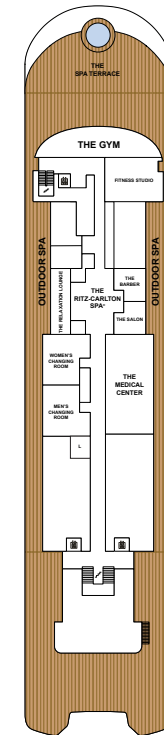

THE RITZ-CARLTON YACHT COLLECTION

DECK 3
THE MARINA TERRACE
THE MARINA

DECK 4
THE MEETING ROOMS
THE LIVING ROOM
THE BOUTIQUE
THE EVRIMA ROOM
DINING PRIVÉE
WINE VAULT
WINE TASTING AREA
505 – 519 LOWER LEVEL

DECK 5
THE POOL HOUSE
THE POOL
SUITES 501 – 545

DECK 6
THE BAR
S.E.A.
TALAAT NAM
SUITES 601 – 645

DECK 7
SUITES 701 – 737

DECK 8
MISTRAL
RITZ KIDS®
SUITES 801 – 824

DECK 9
THE GYM
FITNESS STUDIO
THE RITZ-CARLTON SPA®
THE SPA TERRACE
THE BARBER /
THE SALON
LAUNDERETTE
THE MEDICAL CENTER

DECK 10
THE OBSERVATION
LOUNGE
THE OBSERVATION
TERRACE
THE HUMIDOR

SUITE CATEGORY

- THE OWNER'S SUITES _____
- THE VIEW SUITES _____
- THE LOFT SUITES _____
- THE GRAND SUITES _____
- THE SIGNATURE MID SUITES _____
- THE SIGNATURE SUITES _____
- THE TERRACE MID SUITES _____
- THE TERRACE SUITES _____
- ACCESSIBLE SUITES _____
- CONNECTING SUITES _____
- CONVERTIBLE SUITES* _____

THE VIEW SUITES

SUITE SIZE UP TO 624 SQ FT / 58 SQ M
TERRACE SIZE UP TO 97 SQ FT / 9 SQ M
NUMBER OF SUITES / 4

- Dramatic floor to ceiling glass throughout
- Private terrace
- Luxurious and modern living and dining area
- Convertible sleep sofa
- Luxury custom king bed sleep system
- Double vanity bathroom with modern soaking tub and separate shower
- Digital flat screen television
- In-suite safe
- Vanity mirror and hair dryer
- Hypoallergenic pillows, upon request
- 230v and 120v outlets, as well as USB charging capabilities